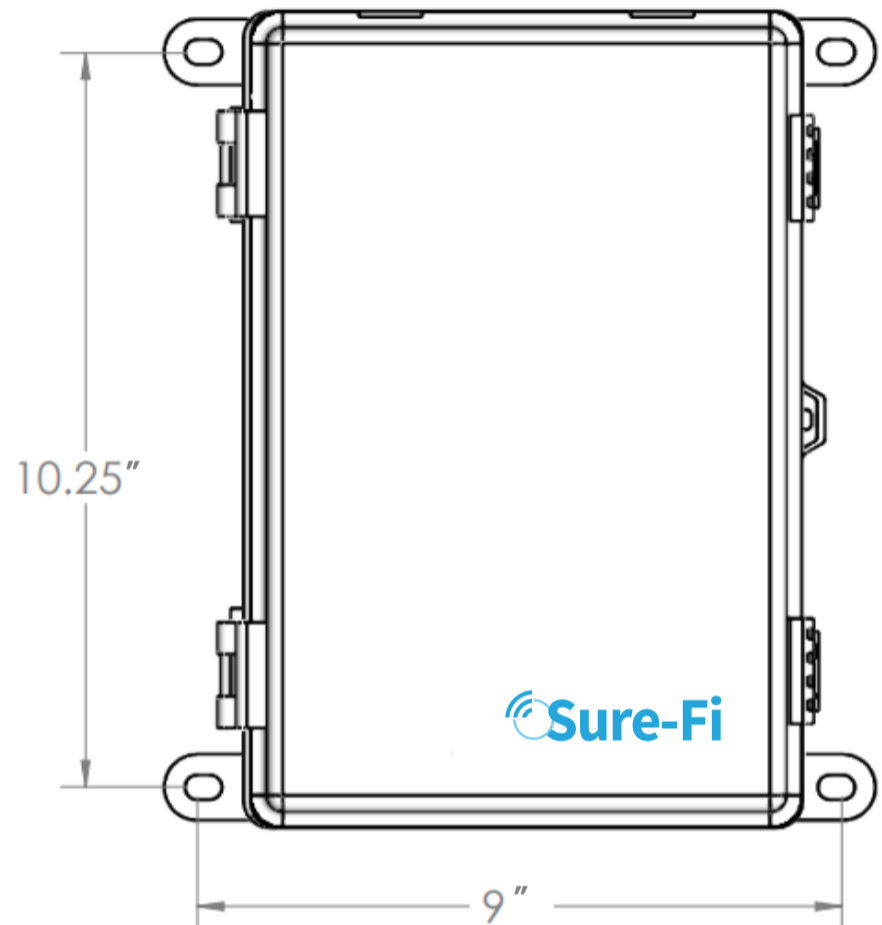

SPECIFICATIONS

Enclosure

- 11"x7"x6.5"
- UL-50 / cUL Listed enclosure
- NEMA Type 3, 3R, 3S, 4, 4X, 6/6P, 12 & Marine Use IP68 enclosure

Power

- 12Vdc 5.0A power supply
- Input Voltage 85~305Vac
- Max Power 60 Watts
- 12Vdc battery charger/UPS (batteries not included)

Top View