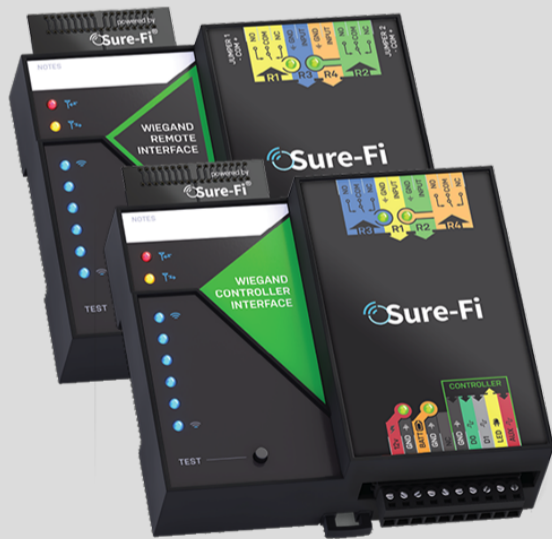

## Compact 12V Kit - One Door

### Sure-Fi Wiegand Wireless Bridge

**Works with any Wiegand  
protocol up to 64 Bits**

**1 Wiegand inputs**

**2 relay Outputs (Wet or Dry)  
Request to exit input (REX)**

**Power and door control solution for 12V**

**Includes one Sure-Fi SFK-DS004  
Wiegand Bridge system**

**Connect to any local power,  
85 – 305Vac range**

**12Vdc 5.0A power supply**

**12Vdc battery Charger/UPS  
(batteries not included)**

### Power

- 12Vdc 5.0A power supply
- Input Voltage 85~305Vac
- Max Power 60 Watts
- 12Vdc battery charger/UPS (batteries not included)