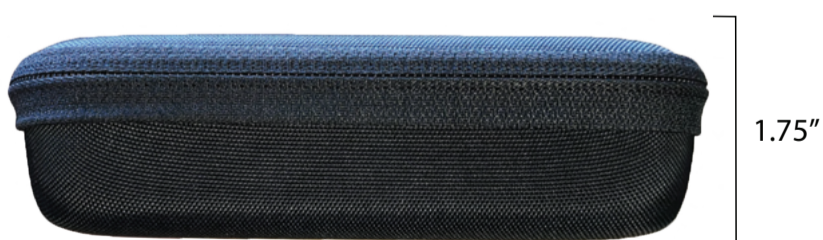

Top View

Top View (Remote)

Side View

Side View (Remote)

SPECIFICATIONS

Enclosure

- 6.5" x 6.5" x 1.75"
- UL-50 / cUL Listed enclosure
- NEMA Type 3, 3R, 3S, 4, 4X, 6/6P, 12 & Marine Use IP68 enclosure

Remote

- 5.25" x 2.125" x 1"
- Input Voltage 85~305Vac
- Max Power 60 Watts
- 12VDC / 24VDC battery chargers / UPS (batteries not included)
- Wiring block for quick connection to 12VDC and 24VDC devices