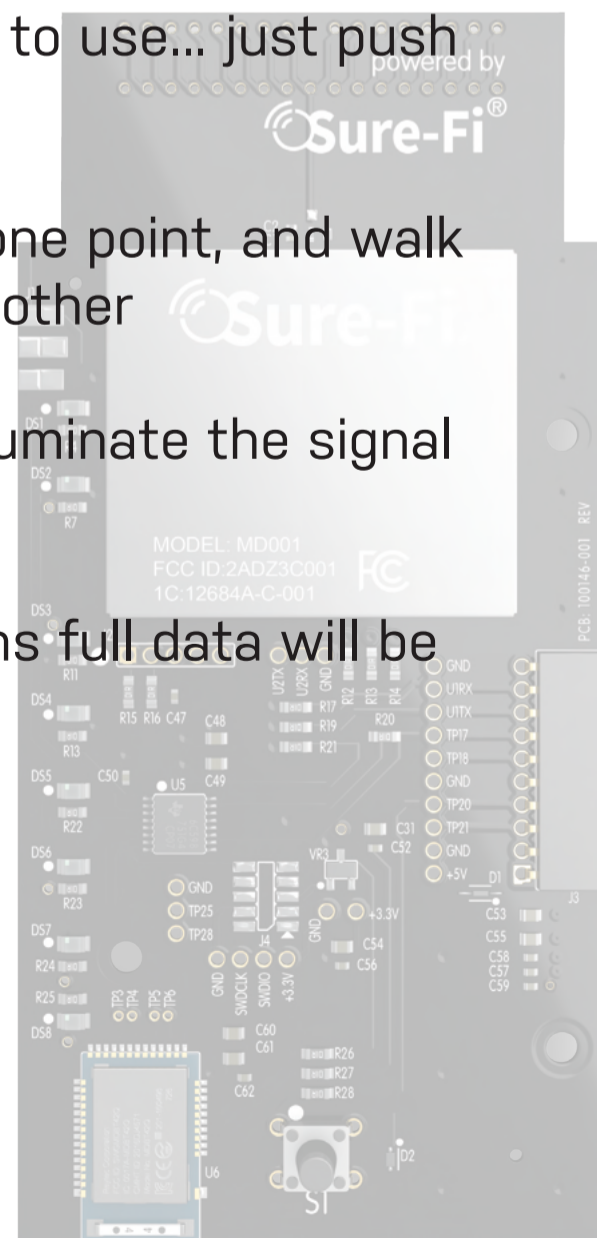

# Evaluation Kit

- Up to 1 mile range through obstructions and 50+ miles line-of-sight
- Patented bunker busting technology, using 900 MHz
- Works inside metal enclosures
- Proprietary PCB antenna design
- FCC (USA) and IC (Canada) certified

## Test the Performance of the Sure-Fi Radio

Simple and easy to use... just push the Test Button

Put one unit at one point, and walk around with the other

Blue LEDs will illuminate the signal strength

Even 1 LED means full data will be transmitted

## Top View

## Top View (Remote)