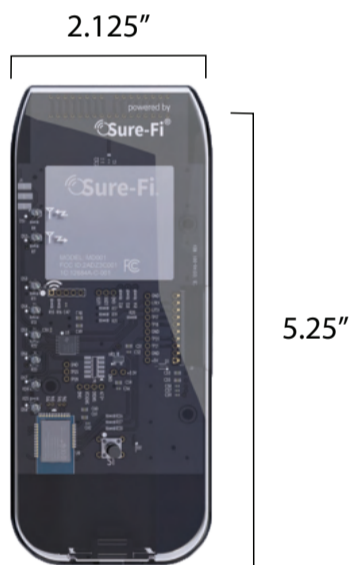

Top View (Remote)