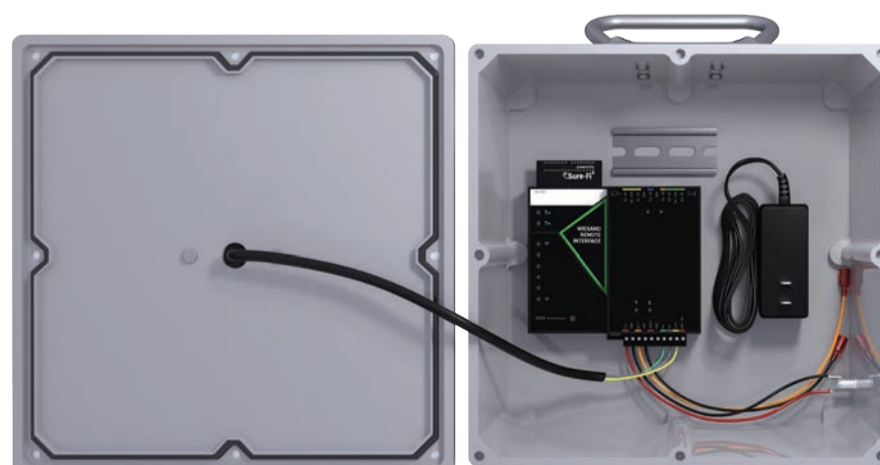

Portable Access Point Kit

- Perfect for temporary structures and short-term access requirements
- No need to run wire or dig trenches to extend past the reach of your access control system
- Connect keypad (not included) to any existing Wiegand Access Control System
- Includes one Sure-Fi DS004 Wiegand Bridge system per kit
- Runs off Battery (not included) for All Day Use. Plug in to charge overnight

Sure-Fi Wiegand Wireless Bridge

Works with any Wiegand protocol up to 64 bits

1 Wiegand inputs

2 relay Outputs (Wet or Dry)
Request to exit input (REX)

Side View

Top View

SPECIFICATIONS

Enclosure

- 7.625" x 7.625" x - 5.25"
- NEMA Type 3, 3R, 3S, 4, 4X, 6/6P, 12 & Marine Use IP68 enclosure

Power

- 12Vdc 5.0A / 24VDC 2.5A power supply
- Input Voltage 85~305Vac
- Max Power 60 Watts
- 12VDC / 24VDC battery chargers / UPS (batteries not included)
- Wiring block for quick connection to 12VDC and 24VDC devices