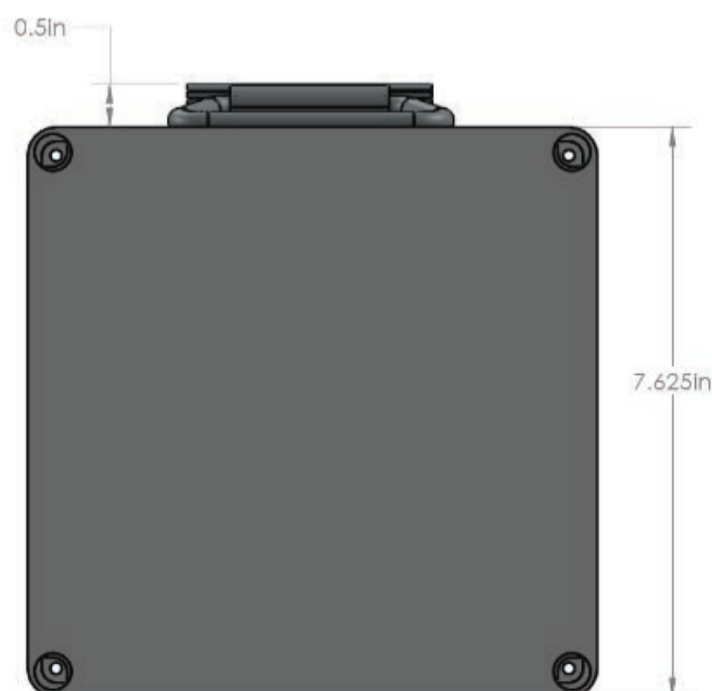

Sure-Fi Wiegand Wireless Bridge

Works with any Wiegand protocol up to 64 bits

1 Wiegand inputs

2 relay Outputs (Wet or Dry)
Request to exit input (REX)

Side View

Top View

SPECIFICATIONS

Enclosure

- 7.625" x 7.625" x - 5.25"
- NEMA Type 3, 3R, 3S, 4, 4X, 6/6P, 12 & Marine Use IP68 enclosure

Power

- 12Vdc 5.0A / 24VDC 2.5A power supply
- Input Voltage 85~305Vac
- Max Power 60 Watts
- 12VDC / 24VDC battery chargers / UPS (batteries not included)
- Wiring block for quick connection to 12VDC and 24VDC devices