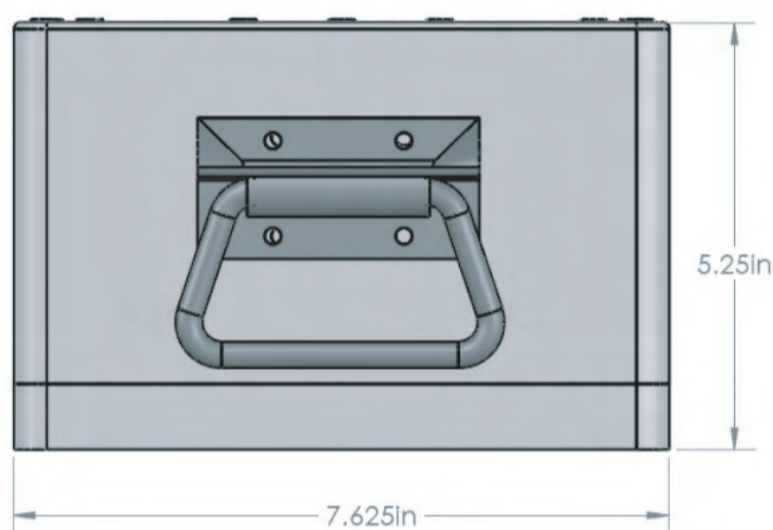

Sure-Fi Wiegand Wireless Bridge

Works with any Wiegand protocol up to 64 bits

1 Wiegand inputs

2 relay Outputs (Wet or Dry)
Request to exit input (REX)

Side View

Top View

SPECIFICATIONS

Enclosure

- 7.625" x 7.625" x - 5.25"
- NEMA Type 3, 3R, 3S, 4, 4X, 6/6P, 12 & Marine Use IP68 enclosure

Power

- 12Vdc 5.0A / 24VDC 2.5A power supply
- Input Voltage 85~305Vac
- Max Power 60 Watts
- 12VDC / 24VDC battery chargers / UPS (batteries not included)
- Wiring block for quick connection to 12VDC and 24VDC devices